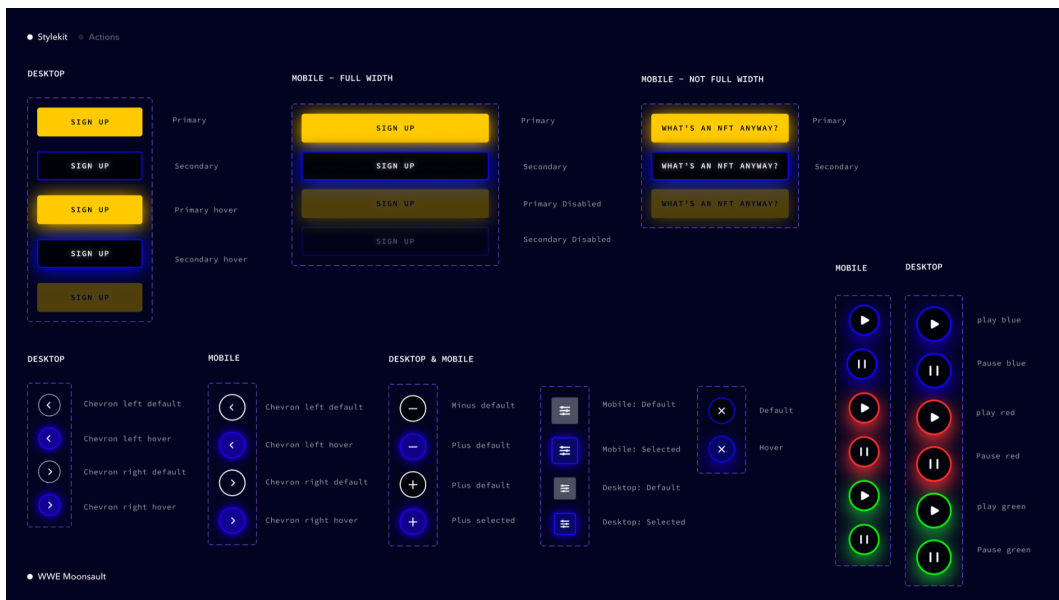

Moonsault: Design System Hand Off

Font System

Buttons