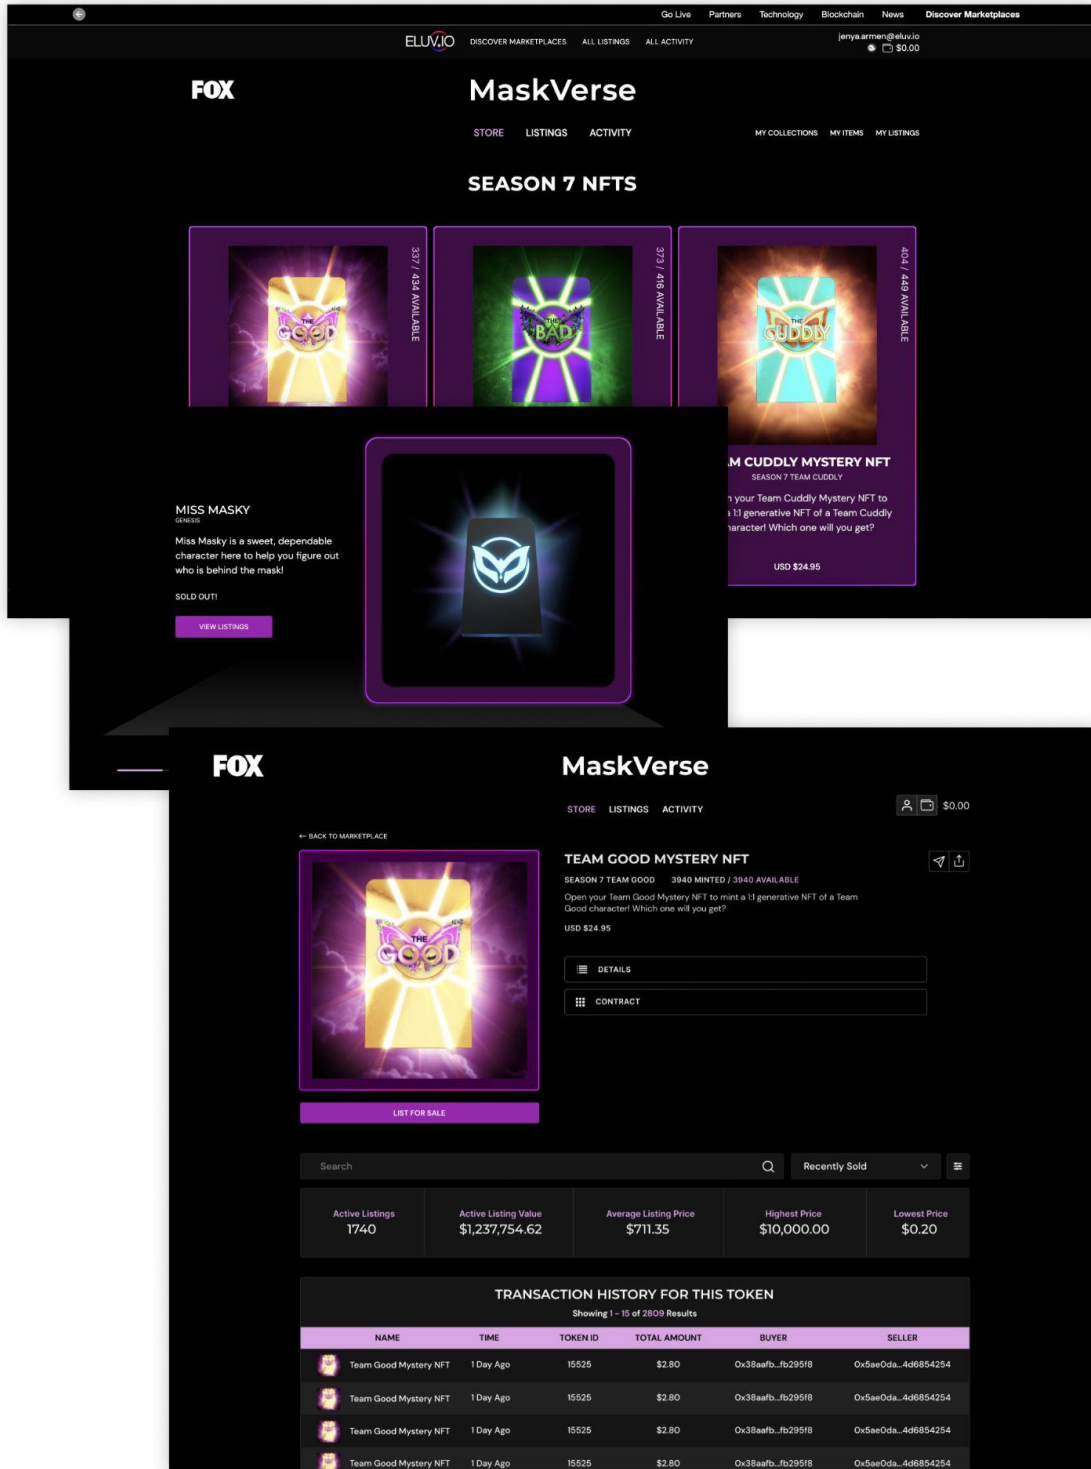

Dark Mode Example: Maskverse