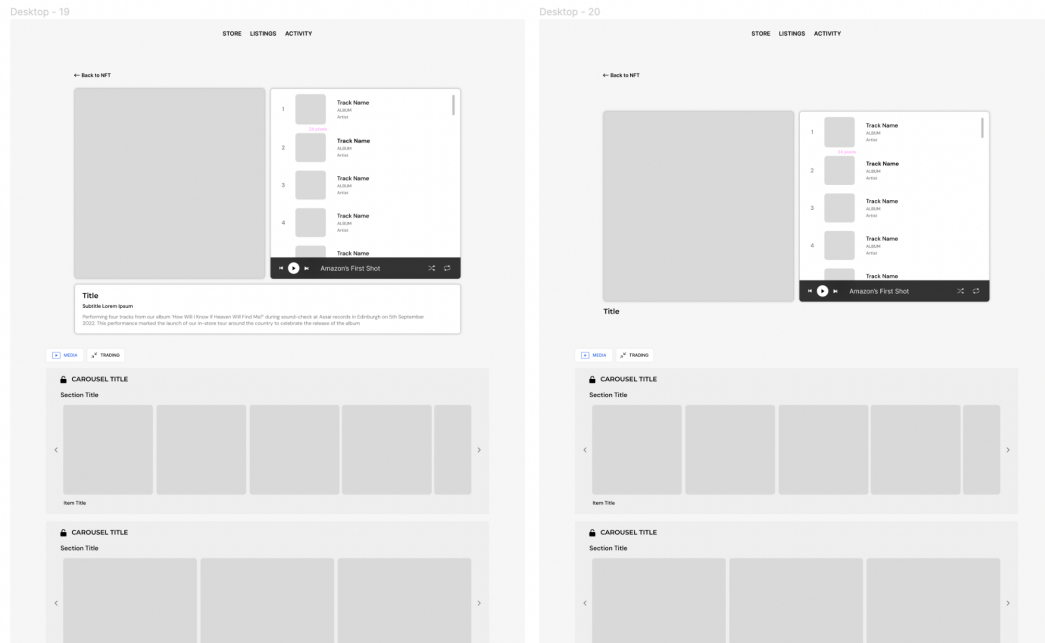

The Music Album is the same design as it exists in the list mode. It plays out on the left with the tracklist on the right and title/description below.