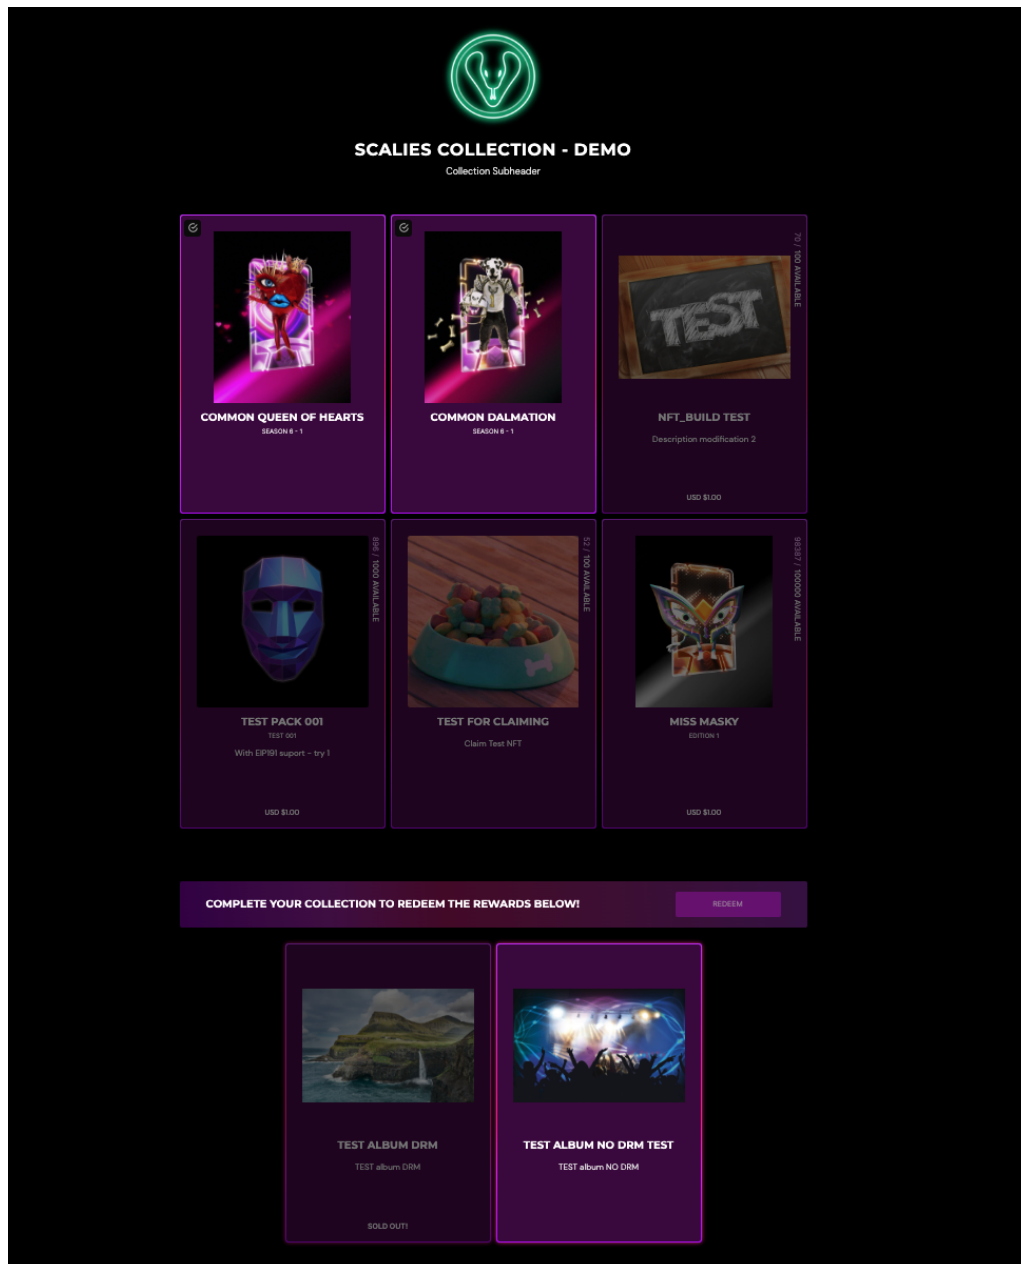

Redeemable Collections

A popular feature are redeemable “collections” of NFT items. Upon collecting (owning) a complete set of the configured NFTs, the collection holder is automatically prompted with an option to redeem the collection for one or more reward NFTs (which can burn the container and mint the reward, or other combos).