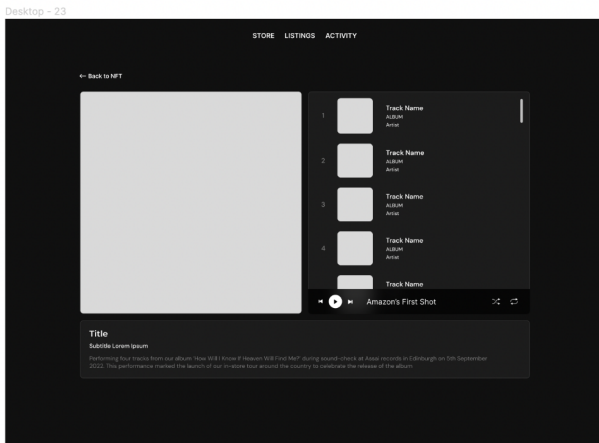

Alternate media view modes: List, Sectional; Available in both light/dark and advanced customization.

List

The List mode is used by an NFT that has only 1 set of additional media items. There is no need to use multiple media carousels. The “Media” tab on the NFT detail view brings you directly into the viewing screens.

List modes: Multimedia Gallery, Music Album

The Multimedia Gallery can contain any media type, media plays out above the title, description and carousel of thumbnails below.

Music Album active video or track cover displays on the left with the tracklist on the right and title/description below.