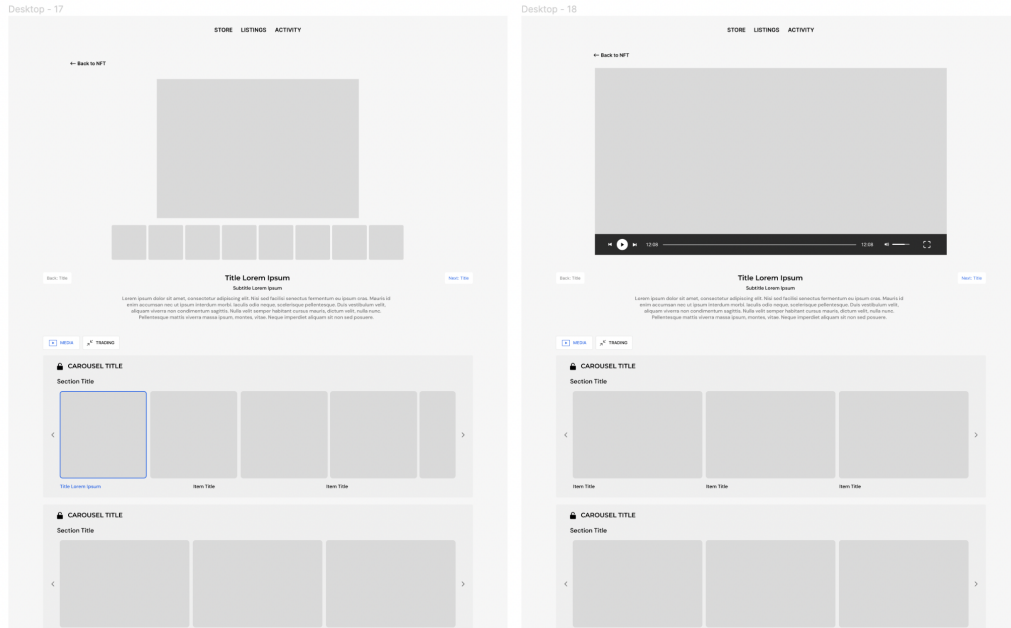

Multimedia Gallery plays out the media as expected - the active item displays with previous/next controls. If the carousel item contains additional nested items, the additional items display below within a small form gallery.