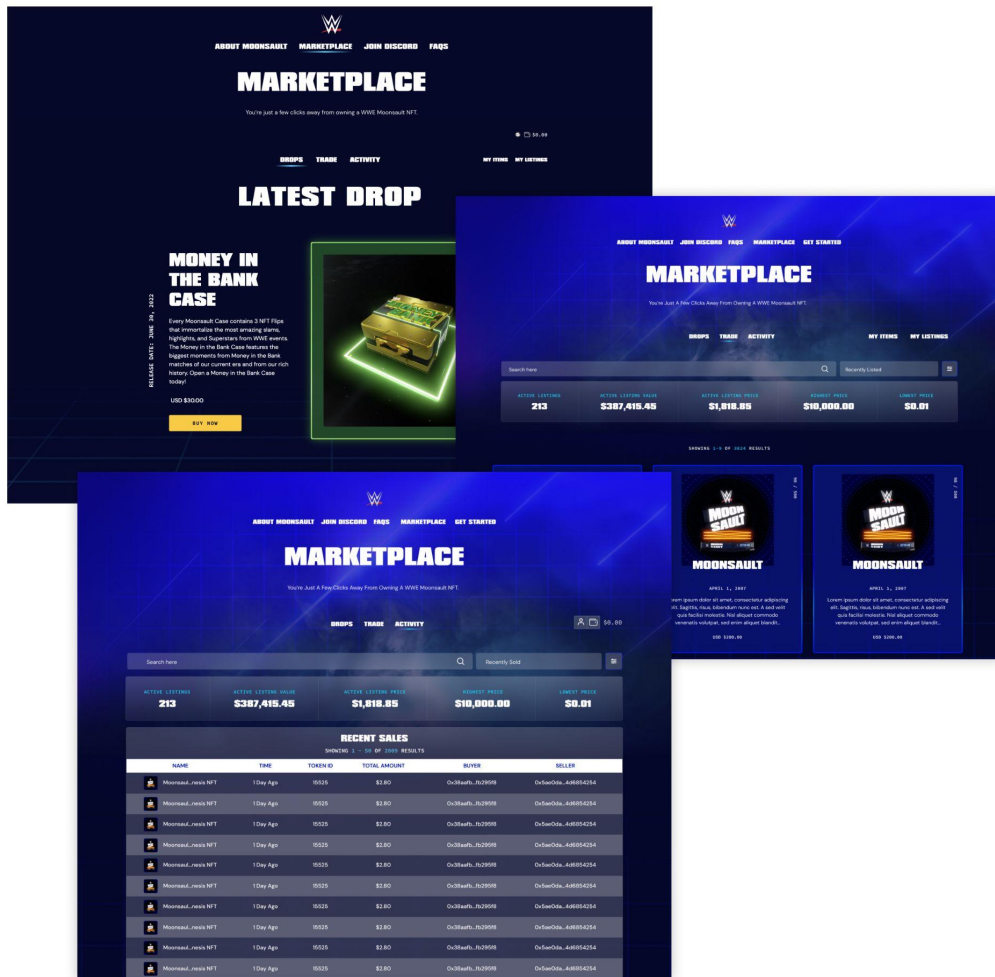

Advanced Customization

Our advanced customization builds upon the foundations of the basic mode, with additional options:

1. Background Image Upload
2. Card Background and Stroke Colors
3. Custom Font System: Header, Subtitle, Body, Button
4. Pack Opening and Minting Animation

Moonsault will be used as an example of this rich customization level.