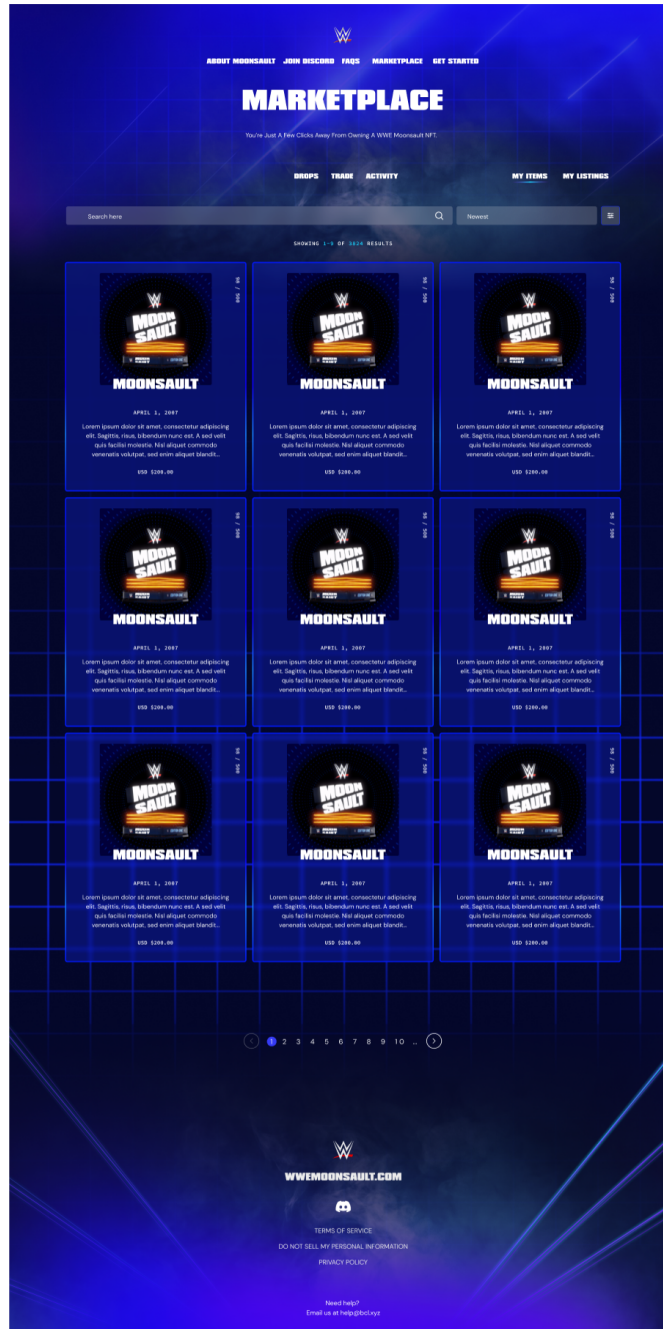

Background Image Upload

The advanced mode allows for a background image to be uploaded that carries through the whole marketplace. Be mindful that this background image should be relatively neutral and not disrupt legibility.