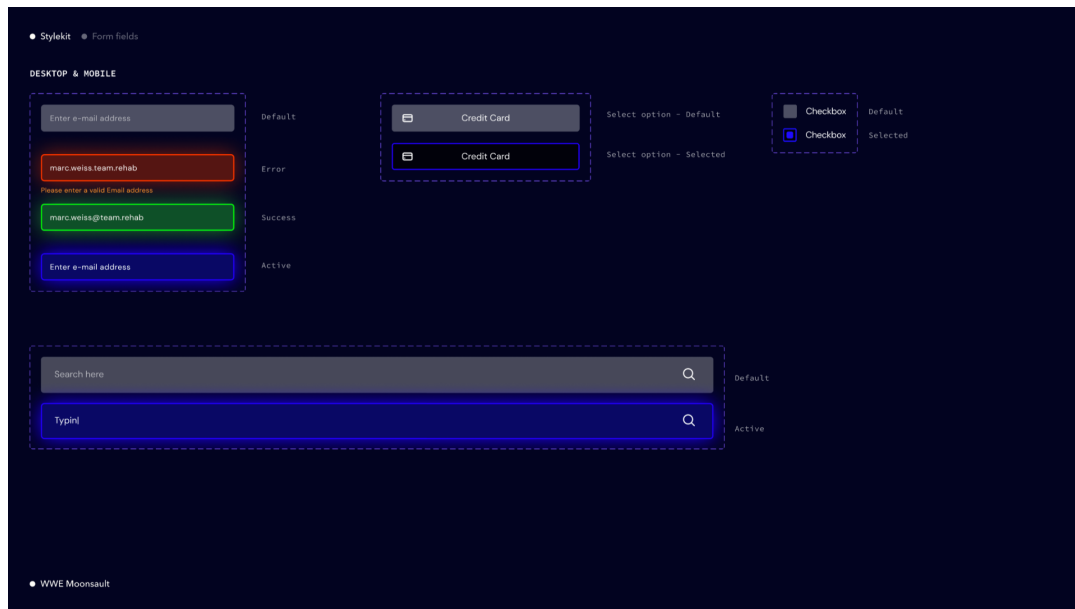

Moonsault: Design System Hand Off

Font System

Buttons

Form Fields

Pack Opening and Minting Animation

Eluv.io supports dynamic “packs” of NFTs that mint contained NFTs on demand when the packs are “opened” according to configurable pack filling algorithms. (The default algorithm fills the pack slots based on a configurable probability and sets of content objects). The pack can have custom animation videos that will play when the pack is opened and when the containing NFTs are minted, and a custom js/HTML animation effect when the new NFTs “fly” into view.