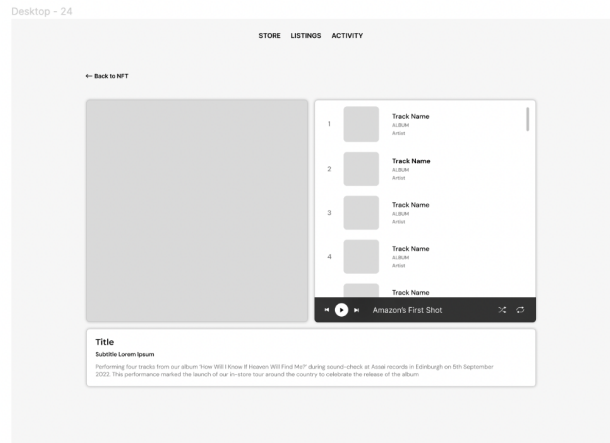

Alternate media view modes: List, Sectional; Available in both light/dark and advanced customization.

List

The List mode is used by an NFT that has only 1 set of additional media items. There is no need to use multiple media carousels. The “Media” tab on the NFT detail view brings you directly into the viewing screens.

List modes: Multimedia Gallery, Music Album

The Multimedia Gallery can contain any media type, media plays out above the title, description and carousel of thumbnails below.

Music Album active video or track cover displays on the left with the tracklist on the right and title/description below.