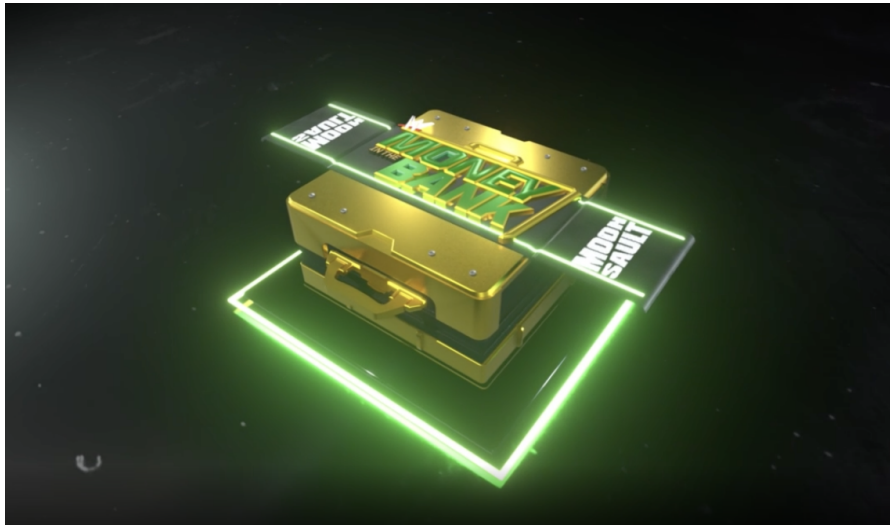

Pack Opening and Minting Animation

Eluv.io supports dynamic “packs” of NFTs that mint contained NFTs on demand when the packs are “opened” according to configurable pack filling algorithms. (The default algorithm fills the pack slots based on a configurable probability and sets of content objects). The pack can have custom animation videos that will play when the pack is opened and when the containing NFTs are minted, and a custom js/HTML animation effect when the new NFTs “fly” into view.

Case Open Animation:

Case Open Animation Video:

<https://embed.v3.contentfabric.io/?net=main&p&ct=h&vid=hq__CtWPamEjDXrBwrtsdjB1LnwJKMXnr86uaJQrg5XNRxRBMTkyuFa1N1qZhej3aaLberSE7vGMyZ>