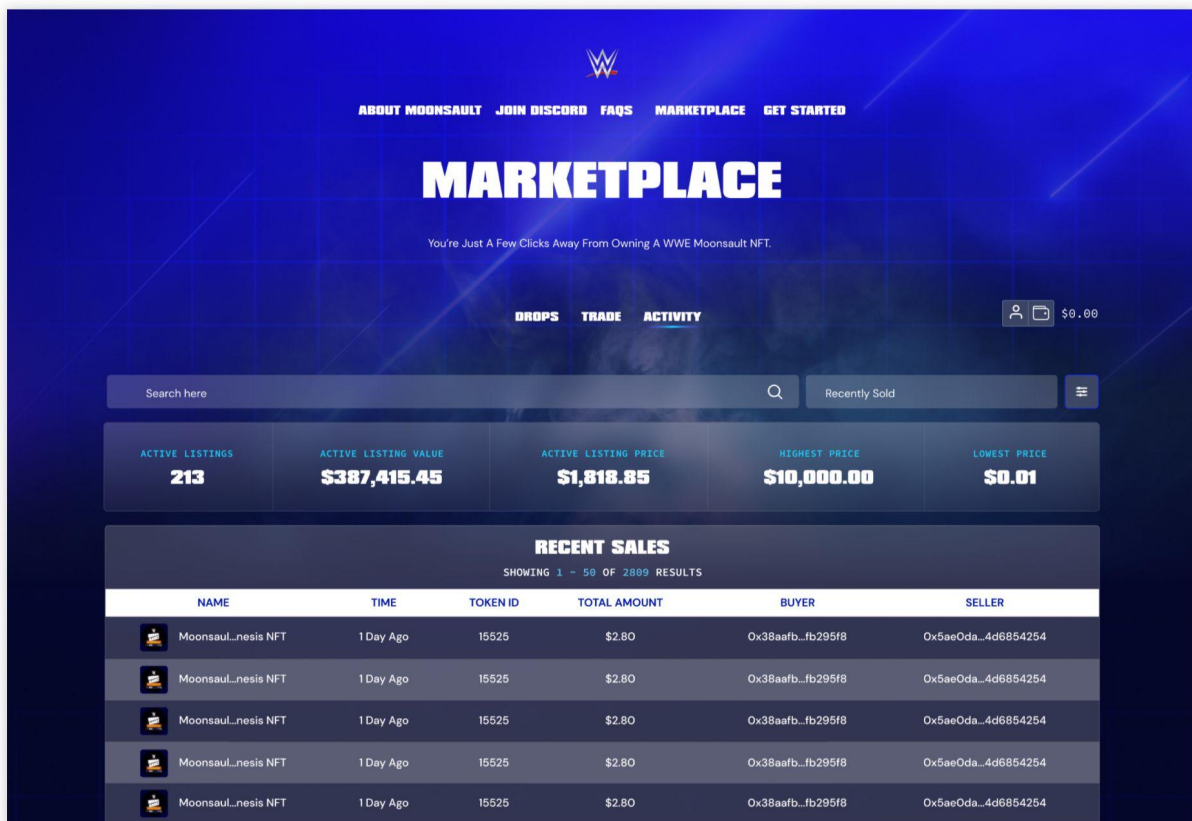

Custom Font System: Header, Subtitle, Body, Button

The default Eluvio font system uses Montserrat for all headers and titles, Inter for subtitles, buttons and navigation, and DM Sans for body text. Moonsault uses Compacta Blk BT for all headers and navigation, Source Code Pro for subtitles and buttons, and DM Sans for body text.