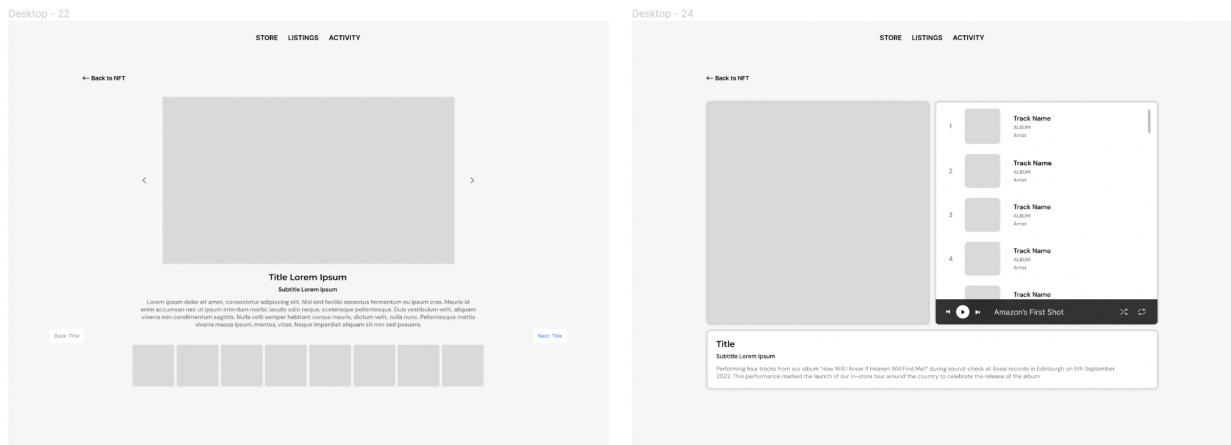

NFT Additional Media Options

NFTs can have any main media type from (video, audio, image, document/ebook or HTML embed app), and can have any combination of alternate media types. NFTs can also have metadata properties, with percentage rarities, and the face of the NFT can be moving or static (any of the types).

Alternate media view modes: List, Sectional; Available in both light/dark and advanced customization.

List

The List mode is used by an NFT that has only 1 set of additional media items. There is no need to use multiple media carousels. The “Media” tab on the NFT detail view brings you directly into the viewing screens.

List modes: Multimedia Gallery, Music Album